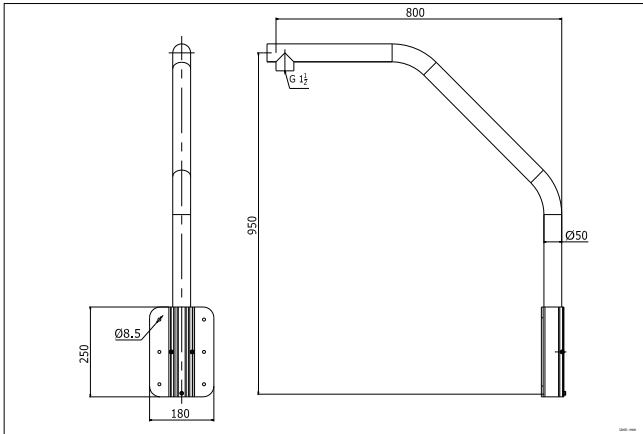

### Parapet Wall Mount Bracket

#### Features:

- Aluminum alloy material with surface spray treatment
- Size of threaded hole is G1½ as British system
- The bracket can be installed on the high edge of the wall

#### Dimension:

**Note:** The actual bracket may vary from the picture above.

#### Parameter:

Model	DS-1660ZJ
Parameter	Parapet Wall Mount Bracket
Appearance	Hikvision White
Range of Application	Parapet Wall Mount Bracket
Material	Aluminum Alloy & Steel
Dimension	180 × 950 × 800 mm
Weight	4036 g (8.90 lb.)