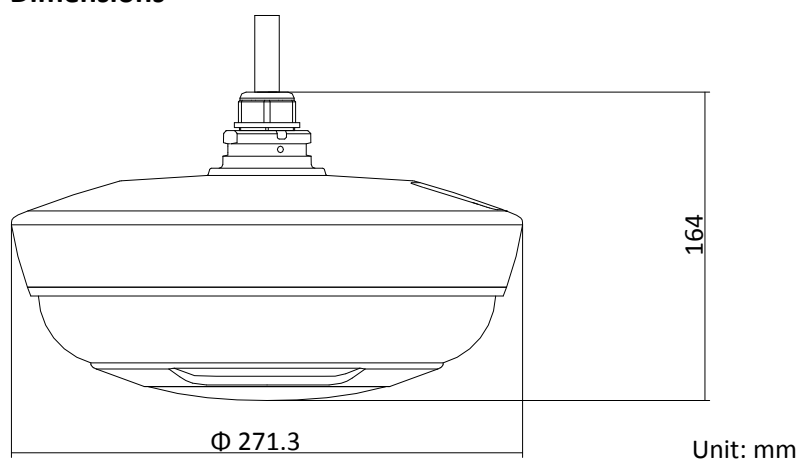

General

Power	12 VDC & PoE+ (802.3 at, class 4) Max.21 W (Max. 7 W for IR)
Working Temperature	-40°C to 70°C (-40°F to 158°F), with heater on
Working Humidity	≤ 90%
Protection Level	IP66, TVS 4000V Lightning Protection, Surge Protection and Voltage Transient Protection
Material	PC & Aluminum alloy
Dimensions	Φ 271.3 mm × 164 mm (Φ 10.68" × 6.46")
Weight	Approx. 2.5 kg (5.51 lb.)

Available Model

DS-2PT5306IZ-DE(4mm), 12 VDC & PoE+ (802.3 at, class 4)

Dimensions