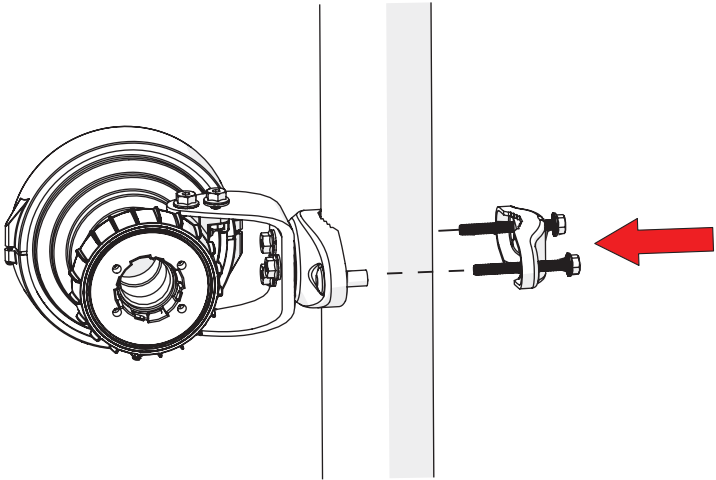

Symmetrical Horn SH-TP 5-60

Pole Installation