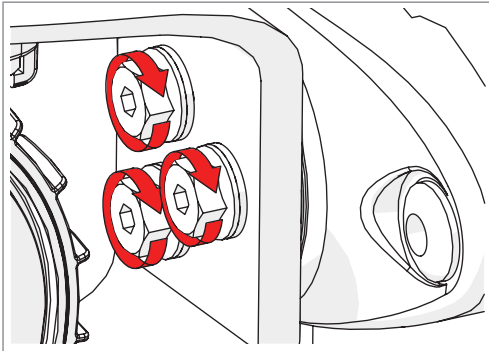

Symmetrical Horn SH-TP 5-60

Installation Guide