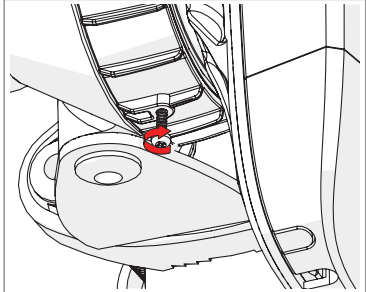

Symmetrical Horn SH-TP 5-60

Pre - Installation

The antenna is pre-assembled for installation on the left side of the pole.
If you need to swap to use the right side of the pole, see page 10.

Ensure that the water drain points downwards!

Symmetrical Horn SH-TP 5-60

Pole Installation

Symmetrical Horn SH-TP 5-60

Installation Guide

Symmetrical Horn SH-TP 5-60

Installation Guide

Symmetrical Horn SH-TP 5-60

Installation Guide

1

2 **Optional:** Install the 2.9 x 16mm locking screw.

Tighten the locking screw to secure the TwisPort lock mechanism.

*TwistPort™ Adaptor or SIMPER™ Radio sold separately.

Symmetrical Horn SH-TP 5-60

Installation Guide