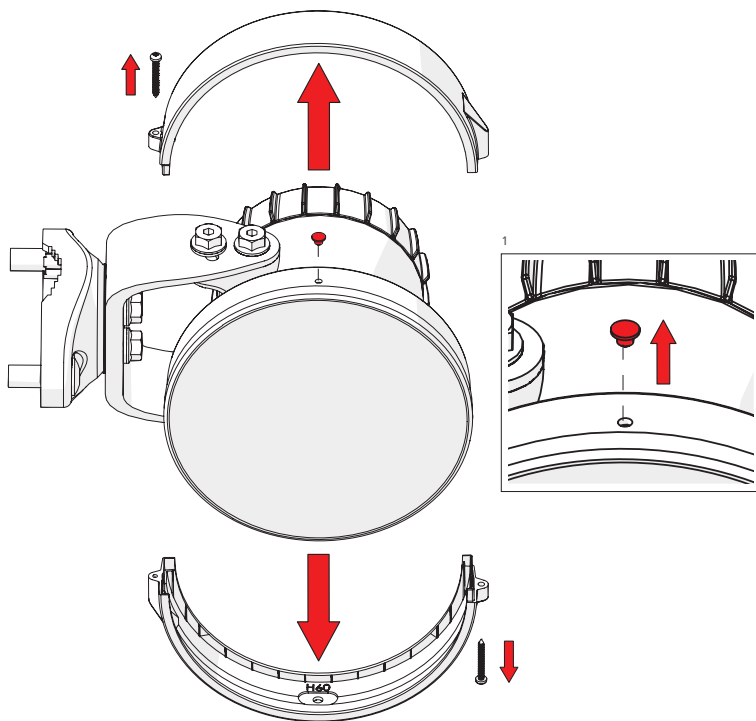

Symmetrical Horn SH-TP 5-60

Pre - Installation

The antenna is pre-assembled for installation on the left side of the pole.
If you need to swap to use the right side of the pole, see page 10.

Ensure that the water drain points downwards!

1

2 **Optional:** Install the 2.9 x 16mm locking screw.

Tighten the locking screw to secure the TwisPort lock mechanism.

*TwistPort™ Adaptor or SIMPER™ Radio sold separately.

Symmetrical Horn SH-TP 5-60

Installation Guide

1 If the locking screw was used,

2

unscrew it by about 10 mm
before unlocking the TwisPort mechanism.

3

* TwisPort™ Adaptor or SIMPER™ Radio sold separately.

Symmetrical Horn SH-TP 5-60

10

Pre - Installation

Optional: Right side of the pole mounting.

Symmetrical Horn SH-TP 5-60

Pre - Installation

Optional: Right side of the pole mounting.

Symmetrical Horn SH-TP 5-60

12

Pre - Installation

Optional: Right side of the pole mounting.