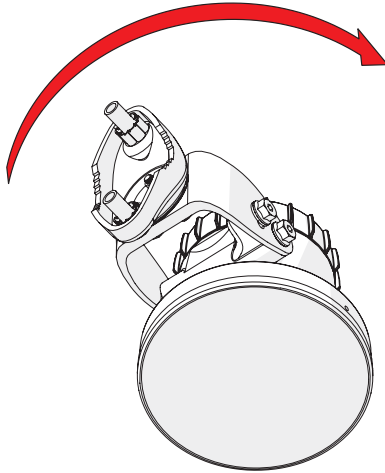

Symmetrical Horn SH-TP 5-60

Pre - Installation

The antenna is pre-assembled for installation on the left side of the pole.
If you need to swap to use the right side of the pole, see page 10.

Ensure that the water drain points downwards!

1

2 **Optional:** Install the 2.9 x 16mm locking screw.

Tighten the locking screw to secure the TwisPort lock mechanism.

*TwistPort™ Adaptor or SIMPER™ Radio sold separately.

Symmetrical Horn SH-TP 5-60

Installation Guide

1 If the locking screw was used,

2

unscrew it by about 10 mm
before unlocking the TwisPort mechanism.

3

* TwisPort™ Adaptor or SIMPER™ Radio sold separately.

Symmetrical Horn SH-TP 5-60

10

Pre - Installation

Optional: Right side of the pole mounting.

Symmetrical Horn SH-TP 5-60

Pre - Installation

Optional: Right side of the pole mounting.

Symmetrical Horn SH-TP 5-60

12

Pre - Installation

Optional: Right side of the pole mounting.