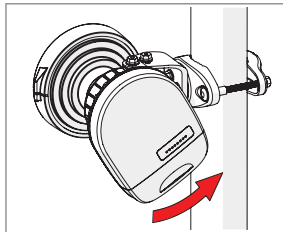

1

2 **Optional:** Install the 2.9 x 16mm locking screw.

Tighten the locking screw to secure the TwisPort lock mechanism.

*TwistPort™ Adaptor or SIMPER™ Radio sold separately.

Symmetrical Horn SH-TP 5-60

Installation Guide

1 If the locking screw was used,

2

unscrew it by about 10 mm
before unlocking the TwisPort mechanism.

3

* TwisPort™ Adaptor or SIMPER™ Radio sold separately.

Symmetrical Horn SH-TP 5-60

10

Pre - Installation

Optional: Right side of the pole mounting.

Symmetrical Horn SH-TP 5-60

Pre - Installation

Optional: Right side of the pole mounting.

Symmetrical Horn SH-TP 5-60

12

Pre - Installation

Optional: Right side of the pole mounting.