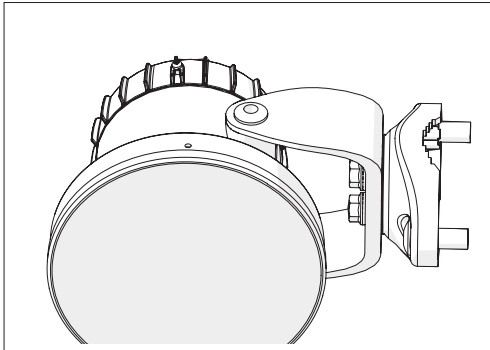

Symmetrical Horn SH-TP 5-60

Pre - Installation

The antenna is pre-assembled for installation on the left side of the pole.
If you need to swap to use the right side of the pole, see page 10.

Ensure that the water drain points downwards!

1

2 **Optional:** Install the 2.9 x 16mm locking screw.

Tighten the locking screw to secure the TwisPort lock mechanism.

*TwistPort™ Adaptor or SIMPER™ Radio sold separately.

Symmetrical Horn SH-TP 5-60

Installation Guide

1 If the locking screw was used,

2

unscrew it by about 10 mm
before unlocking the TwisPort mechanism.

3

* TwisPort™ Adaptor or SIMPER™ Radio sold separately.

Symmetrical Horn SH-TP 5-60

10

Pre - Installation

Optional: Right side of the pole mounting.

Symmetrical Horn SH-TP 5-60

Pre - Installation

Optional: Right side of the pole mounting.

Symmetrical Horn SH-TP 5-60

12

Pre - Installation

Optional: Right side of the pole mounting.