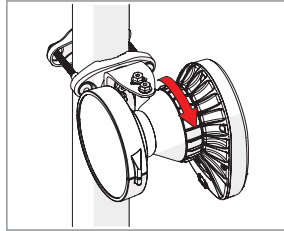

Symmetrical Horn SH-TP 5-60

Pre - Installation

The antenna is pre-assembled for installation on the left side of the pole.
If you need to swap to use the right side of the pole, see page 10.

Ensure that the water drain points downwards!

Symmetrical Horn SH-TP 5-60

Pole Installation

Symmetrical Horn SH-TP 5-60

Installation Guide

Symmetrical Horn SH-TP 5-60

Installation Guide

Symmetrical Horn SH-TP 5-60

Installation Guide

1

2 **Optional:** Install the 2.9 x 16mm locking screw.

Tighten the locking screw to secure the TwisPort lock mechanism.

*TwistPort™ Adaptor or SIMPER™ Radio sold separately.

Symmetrical Horn SH-TP 5-60

Installation Guide

1 If the locking screw was used,

2

unscrew it by about 10 mm
before unlocking the TwisPort mechanism.

3

* TwisPort™ Adaptor or SIMPER™ Radio sold separately.

Symmetrical Horn SH-TP 5-60

10

Pre - Installation