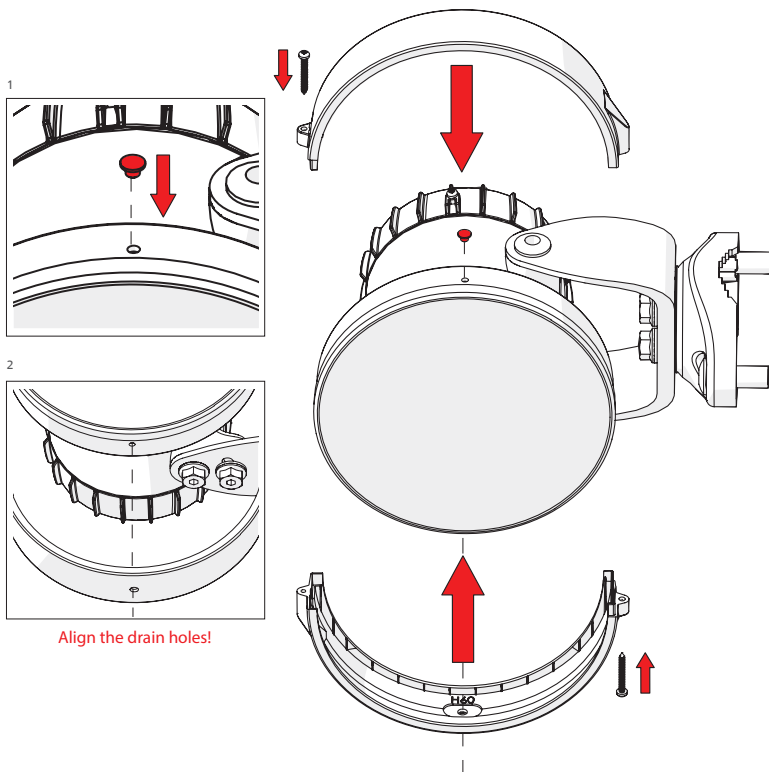

Symmetrical Horn SH-TP 5-60

Pre - Installation

The antenna is pre-assembled for installation on the left side of the pole.
If you need to swap to use the right side of the pole, see page 10.

Ensure that the water drain points downwards!

1

2 **Optional:** Install the 2.9 x 16mm locking screw.

Tighten the locking screw to secure the TwisPort lock mechanism.

*TwistPort™ Adaptor or SIMPER™ Radio sold separately.

Symmetrical Horn SH-TP 5-60

Installation Guide

Optional: Right side of the pole mounting.

Symmetrical Horn SH-TP 5-60

Pre - Installation

Optional: Right side of the pole mounting.

Symmetrical Horn SH-TP 5-60

12

Pre - Installation

Optional: Right side of the pole mounting.

Symmetrical Horn SH-TP 5-60

13

Pre - Installation

Optional: Right side of the pole mounting, continue on page 5.

Ensure that the water drain points downwards!

Compatible Devices

RF elements®

any TwistPort™ Adaptor