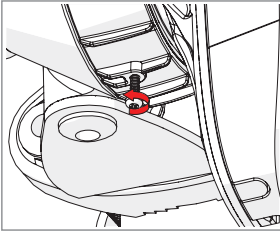

Symmetrical Horn SH-TP 5-60

Pre - Installation

The antenna is pre-assembled for installation on the left side of the pole.
If you need to swap to use the right side of the pole, see page 10.

Ensure that the water drain points downwards!

1

2 **Optional:** Install the 2.9 x 16mm locking screw.

Tighten the locking screw to secure the TwisPort lock mechanism.

*TwistPort™ Adaptor or SIMPER™ Radio sold separately.

Symmetrical Horn SH-TP 5-60

Installation Guide

1 If the locking screw was used,

2

unscrew it by about 10 mm
before unlocking the TwisPort mechanism.

3

* TwisPort™ Adaptor or SIMPER™ Radio sold separately.

Symmetrical Horn SH-TP 5-60

10

Pre - Installation