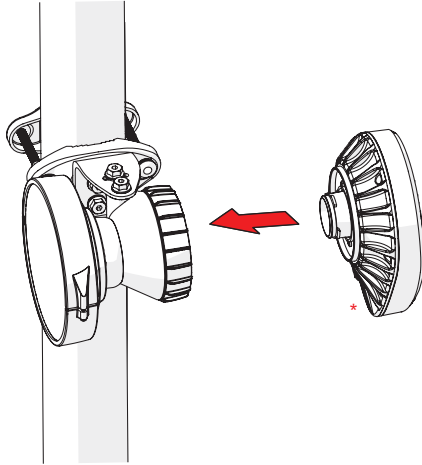

Symmetrical Horn SH-TP 5-60

SYMMETRICAL HORN ANTENNA WITH TWISTPORT CONNECTOR
AND CARRIER CLASS PERFORMANCE

Symmetrical Horn SH-TP 5-60

3

Package Contents

Number	Description	Quantity
1	SH-TP 5-60 Body	1x
2	SH-TP 5-60 Bracket	1x
3	M8 x 42,5mm Screw	2x
4	M8 x 73,5mm Screw	2x
5	2,9 x 16 mm lock Screw	1x

Symmetrical Horn SH-TP 5-60

Pre - Installation

The antenna is pre-assembled for installation on the left side of the pole.
If you need to swap to use the right side of the pole, see page 10.

Ensure that the water drain points downwards!

Symmetrical Horn SH-TP 5-60

Pole Installation

Symmetrical Horn SH-TP 5-60

Installation Guide

Symmetrical Horn SH-TP 5-60

Installation Guide

Symmetrical Horn SH-TP 5-60

Installation Guide

1

2 **Optional:** Install the 2.9 x 16mm locking screw.

Tighten the locking screw to secure the TwisPort lock mechanism.

*TwistPort™ Adaptor or SIMPER™ Radio sold separately.

Symmetrical Horn SH-TP 5-60

Installation Guide