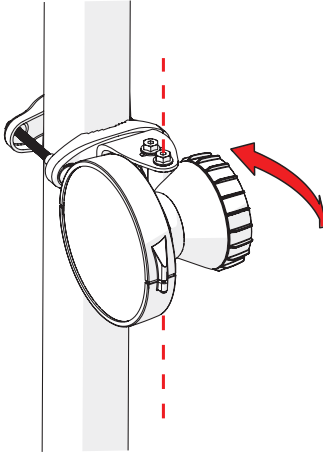

Symmetrical Horn SH-TP 5-60

SYMMETRICAL HORN ANTENNA WITH TWISTPORT CONNECTOR
AND CARRIER CLASS PERFORMANCE

Symmetrical Horn SH-TP 5-60

3

Package Contents

Number	Description	Quantity
1	SH-TP 5-60 Body	1x
2	SH-TP 5-60 Bracket	1x
3	M8 x 42,5mm Screw	2x
4	M8 x 73,5mm Screw	2x
5	2,9 x 16 mm lock Screw	1x

Symmetrical Horn SH-TP 5-60

Pre - Installation

The antenna is pre-assembled for installation on the left side of the pole.
If you need to swap to use the right side of the pole, see page 10.

Ensure that the water drain points downwards!

Symmetrical Horn SH-TP 5-60

Pole Installation

Symmetrical Horn SH-TP 5-60

Installation Guide

Symmetrical Horn SH-TP 5-60

Installation Guide

Symmetrical Horn SH-TP 5-60

Installation Guide

1

2 **Optional:** Install the 2.9 x 16mm locking screw.

Tighten the locking screw to secure the TwisPort lock mechanism.

*TwistPort™ Adaptor or SIMPER™ Radio sold separately.

Symmetrical Horn SH-TP 5-60

Installation Guide