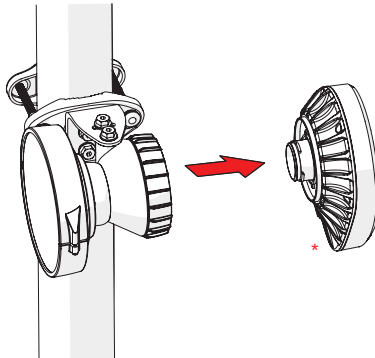

Symmetrical Horn SH-TP 5-60

Pre - Installation

The antenna is pre-assembled for installation on the left side of the pole.
If you need to swap to use the right side of the pole, see page 10.

Ensure that the water drain points downwards!

1

2 **Optional:** Install the 2.9 x 16mm locking screw.

Tighten the locking screw to secure the TwisPort lock mechanism.

*TwistPort™ Adaptor or SIMPER™ Radio sold separately.

Symmetrical Horn SH-TP 5-60

Installation Guide

1 If the locking screw was used,

2

unscrew it by about 10 mm
before unlocking the TwisPort mechanism.

3

* TwisPort™ Adaptor or SIMPER™ Radio sold separately.

Symmetrical Horn SH-TP 5-60

10

Pre - Installation

Optional: Right side of the pole mounting.

Symmetrical Horn SH-TP 5-60

Pre - Installation

Optional: Right side of the pole mounting.

Symmetrical Horn SH-TP 5-60

12

Pre - Installation

Optional: Right side of the pole mounting.