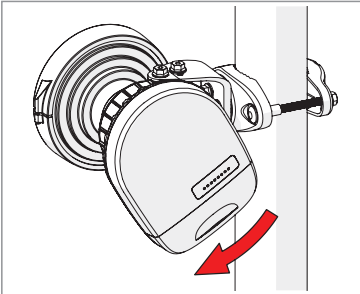

Symmetrical Horn SH-TP 5-60

Pre - Installation

The antenna is pre-assembled for installation on the left side of the pole.
If you need to swap to use the right side of the pole, see page 10.

Ensure that the water drain points downwards!

Symmetrical Horn SH-TP 5-60

Pole Installation

Symmetrical Horn SH-TP 5-60

Installation Guide

Symmetrical Horn SH-TP 5-60

Installation Guide

Symmetrical Horn SH-TP 5-60

Installation Guide

1

2 **Optional:** Install the 2.9 x 16mm locking screw.

Tighten the locking screw to secure the TwisPort lock mechanism.

*TwistPort™ Adaptor or SIMPER™ Radio sold separately.

Symmetrical Horn SH-TP 5-60

Installation Guide