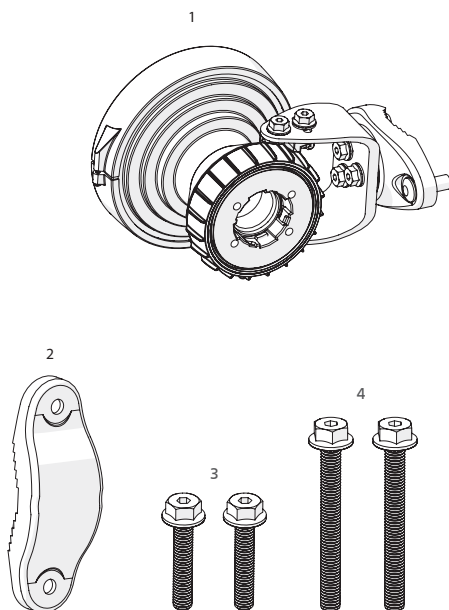

Symmetrical Horn SH-TP 5-60

SYMMETRICAL HORN ANTENNA WITH TWISTPORT CONNECTOR
AND CARRIER CLASS PERFORMANCE

Symmetrical Horn SH-TP 5-60

3

Package Contents

Number	Description	Quantity
1	SH-TP 5-60 Body	1x
2	SH-TP 5-60 Bracket	1x
3	M8 x 42,5mm Screw	2x
4	M8 x 73,5mm Screw	2x
5	2,9 x 16 mm lock Screw	1x

Symmetrical Horn SH-TP 5-60

Pre - Installation

The antenna is pre-assembled for installation on the left side of the pole.
If you need to swap to use the right side of the pole, see page 10.

Ensure that the water drain points downwards!

1

2 **Optional:** Install the 2.9 x 16mm locking screw.

Tighten the locking screw to secure the TwisPort lock mechanism.

*TwistPort™ Adaptor or SIMPER™ Radio sold separately.

Symmetrical Horn SH-TP 5-60

Installation Guide

Optional: Right side of the pole mounting.

Symmetrical Horn SH-TP 5-60

Pre - Installation

Optional: Right side of the pole mounting.

Symmetrical Horn SH-TP 5-60

12

Pre - Installation

Optional: Right side of the pole mounting.