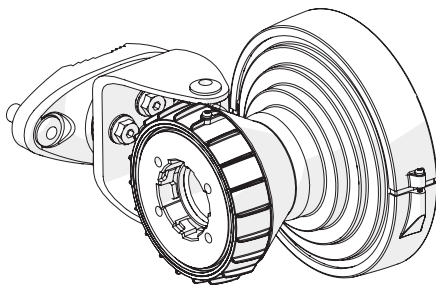

Symmetrical Horn SH-TP 5-60

Pre - Installation

The antenna is pre-assembled for installation on the left side of the pole.
If you need to swap to use the right side of the pole, see page 10.

Ensure that the water drain points downwards!

1 If the locking screw was used,

2

unscrew it by about 10 mm
before unlocking the TwisPort mechanism.

3

* TwisPort™ Adaptor or SIMPER™ Radio sold separately.

Symmetrical Horn SH-TP 5-60

10

Pre - Installation

Optional: Right side of the pole mounting.

Symmetrical Horn SH-TP 5-60

Pre - Installation

Optional: Right side of the pole mounting.

Symmetrical Horn SH-TP 5-60

12

Pre - Installation

Optional: Right side of the pole mounting.

Symmetrical Horn SH-TP 5-60

13

Pre - Installation

Optional: Right side of the pole mounting, continue on page 5.

Ensure that the water drain points downwards!

Compatible Devices

RF elements®

any TwistPort™ Adaptor