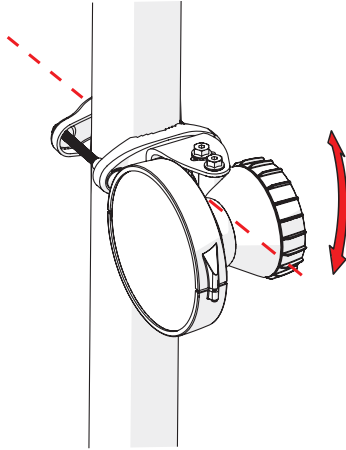

Symmetrical Horn SH-TP 5-60

Installation Guide