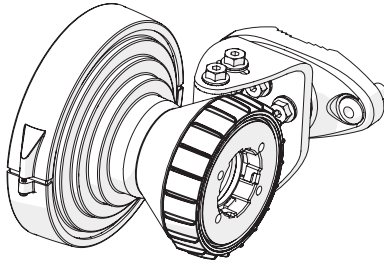

Symmetrical Horn SH-TP 5-60

SYMMETRICAL HORN ANTENNA WITH TWISTPORT CONNECTOR
AND CARRIER CLASS PERFORMANCE

Symmetrical Horn SH-TP 5-60

3

Package Contents

Number	Description	Quantity
1	SH-TP 5-60 Body	1x
2	SH-TP 5-60 Bracket	1x
3	M8 x 42,5mm Screw	2x
4	M8 x 73,5mm Screw	2x
5	2,9 x 16 mm lock Screw	1x

Symmetrical Horn SH-TP 5-60

Pre - Installation

The antenna is pre-assembled for installation on the left side of the pole.
If you need to swap to use the right side of the pole, see page 10.

Ensure that the water drain points downwards!

1

2 **Optional:** Install the 2.9 x 16mm locking screw.

Tighten the locking screw to secure the TwisPort lock mechanism.

*TwistPort™ Adaptor or SIMPER™ Radio sold separately.

Symmetrical Horn SH-TP 5-60

Installation Guide