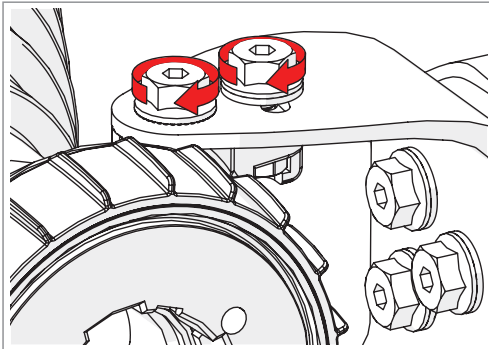

Symmetrical Horn SH-TP 5-60

SYMMETRICAL HORN ANTENNA WITH TWISTPORT CONNECTOR
AND CARRIER CLASS PERFORMANCE

Symmetrical Horn SH-TP 5-60

3

Package Contents

Number	Description	Quantity
1	SH-TP 5-60 Body	1x
2	SH-TP 5-60 Bracket	1x
3	M8 x 42,5mm Screw	2x
4	M8 x 73,5mm Screw	2x
5	2,9 x 16 mm lock Screw	1x

Symmetrical Horn SH-TP 5-60

Pre - Installation

The antenna is pre-assembled for installation on the left side of the pole.
If you need to swap to use the right side of the pole, see page 10.

Ensure that the water drain points downwards!

Symmetrical Horn SH-TP 5-60

Pole Installation

Symmetrical Horn SH-TP 5-60

Installation Guide

Symmetrical Horn SH-TP 5-60

Installation Guide

Symmetrical Horn SH-TP 5-60

Installation Guide

1

2 **Optional:** Install the 2.9 x 16mm locking screw.

Tighten the locking screw to secure the TwisPort lock mechanism.

*TwistPort™ Adaptor or SIMPER™ Radio sold separately.

Symmetrical Horn SH-TP 5-60

Installation Guide