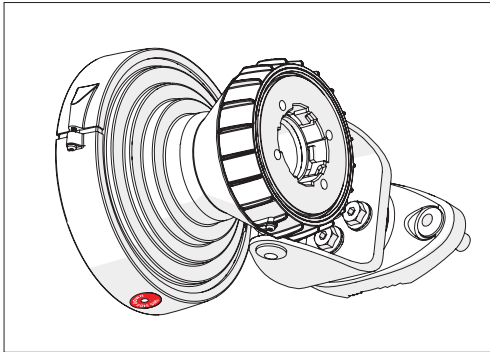

Symmetrical Horn SH-TP 5-60

SYMMETRICAL HORN ANTENNA WITH TWISTPORT CONNECTOR
AND CARRIER CLASS PERFORMANCE

Symmetrical Horn SH-TP 5-60

3

Package Contents

Number	Description	Quantity
1	SH-TP 5-60 Body	1x
2	SH-TP 5-60 Bracket	1x
3	M8 x 42,5mm Screw	2x
4	M8 x 73,5mm Screw	2x
5	2,9 x 16 mm lock Screw	1x

Symmetrical Horn SH-TP 5-60

Pre - Installation

The antenna is pre-assembled for installation on the left side of the pole.
If you need to swap to use the right side of the pole, see page 10.

Ensure that the water drain points downwards!

1

2 **Optional:** Install the 2.9 x 16mm locking screw.

Tighten the locking screw to secure the TwisPort lock mechanism.

*TwistPort™ Adaptor or SIMPER™ Radio sold separately.

Symmetrical Horn SH-TP 5-60

Installation Guide