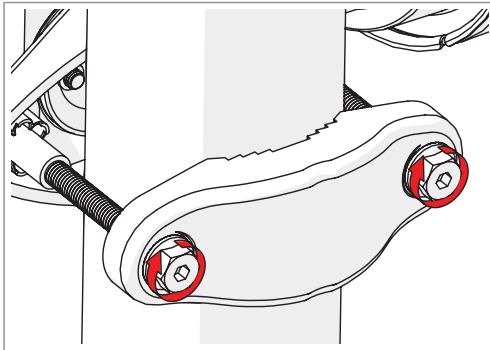

Symmetrical Horn SH-TP 5-60

Pole Installation