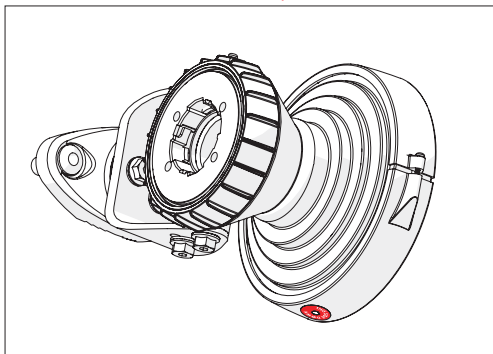

Symmetrical Horn SH-TP 5-60

Pre - Installation

The antenna is pre-assembled for installation on the left side of the pole.
If you need to swap to use the right side of the pole, see page 10.

Ensure that the water drain points downwards!

1 If the locking screw was used,

2

unscrew it by about 10 mm
before unlocking the TwisPort mechanism.

3

* TwisPort™ Adaptor or SIMPER™ Radio sold separately.

Symmetrical Horn SH-TP 5-60

10

Pre - Installation

Optional: Right side of the pole mounting.

Symmetrical Horn SH-TP 5-60

Pre - Installation

Optional: Right side of the pole mounting.

Symmetrical Horn SH-TP 5-60

12

Pre - Installation

Optional: Right side of the pole mounting.

Symmetrical Horn SH-TP 5-60

13

Pre - Installation

Optional: Right side of the pole mounting, continue on page 5.

Ensure that the water drain points downwards!

Compatible Devices

RF elements®

any TwistPort™ Adaptor