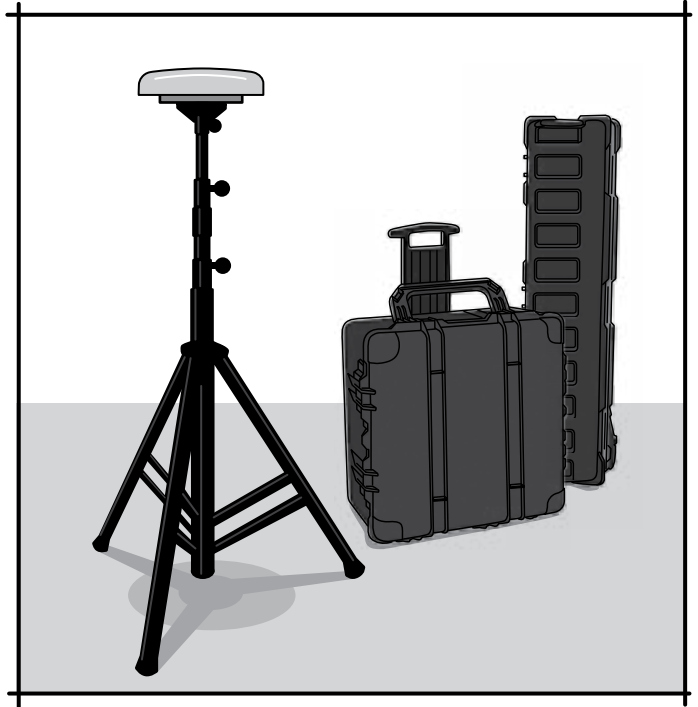

APPLICATIONS

The Xirrus Rapid Deployment Wi-Fi Kit is the only solution capable of supporting hundreds of users over large coverage areas with such simplicity, making it the perfect solution for:

- Meetings
- Conferences
- Festivals
- Expositions
- Disaster Response
- Command Posts

VALUE ADDED

Everything needed to transport and quickly deploy a high performance Wi-Fi network.

- Integrated product design
- Indoor and outdoor usage
- Quick physical setup
 - less than 10 minutes
- Pre-configured
 - low to no touch operation
- Wide coverage range
 - 1,000+ feet line-of-site
 - 200+ feet with obstructions
- High user density
 - 100+ users with X54 Wi-Fi Array
 - 200+ users with X58 Wi-Fi Array
- Flexible uplink options via Ethernet
 - DSL, Cable, 3G, Satellite