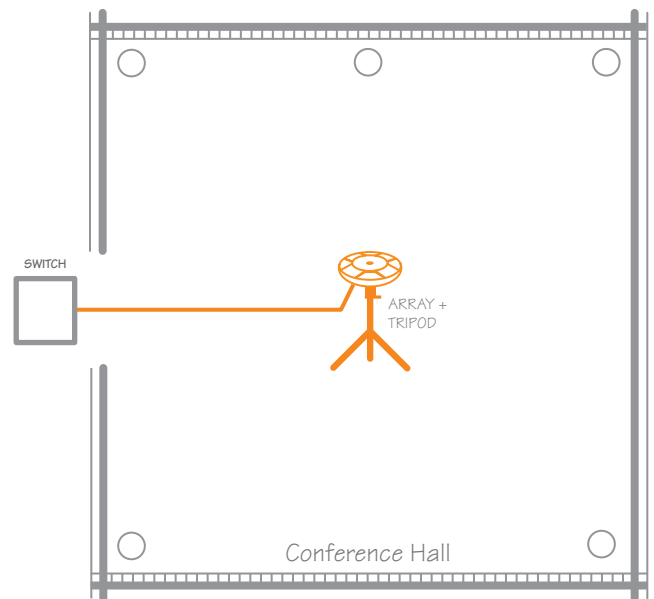

RAPID DEPLOYMENT Wi-Fi KIT

Xirrus combines everything needed to deploy high performance wireless networks for hundreds of users.

8 ACCESS POINTS + CLOSET CONTROLLER

1 WI-FI ARRAY + INTEGRATED CONTROLLER

PRODUCT COMPARISON