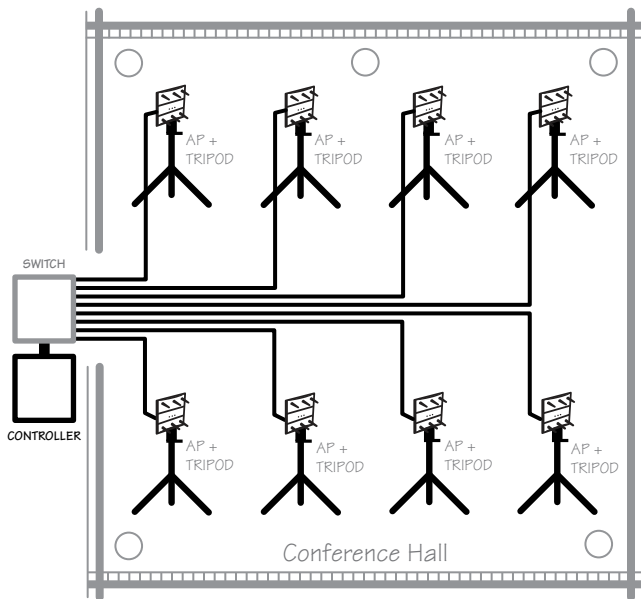

RAPID DEPLOYMENT Wi-Fi KIT

Xirrus combines everything needed to deploy high performance wireless networks for hundreds of users.

8 ACCESS POINTS + CLOSET CONTROLLER

1 WI-FI ARRAY + INTEGRATED CONTROLLER

PRODUCT COMPARISON

| PRODUCT | COMPETITION | XIRRUS |
|----------------|----------------------|----------------------|
| Devices | 8 APs + Controller | 1 Array |
| Cable Runs | 8 | 1 |
| Switch Ports | 8 | 1 |
| Threat Sensors | Time Sliced/ Overlay | Integrated |
| Warranty | 1-yr HW 90 day SW | 5-yr HW 90 day SW |